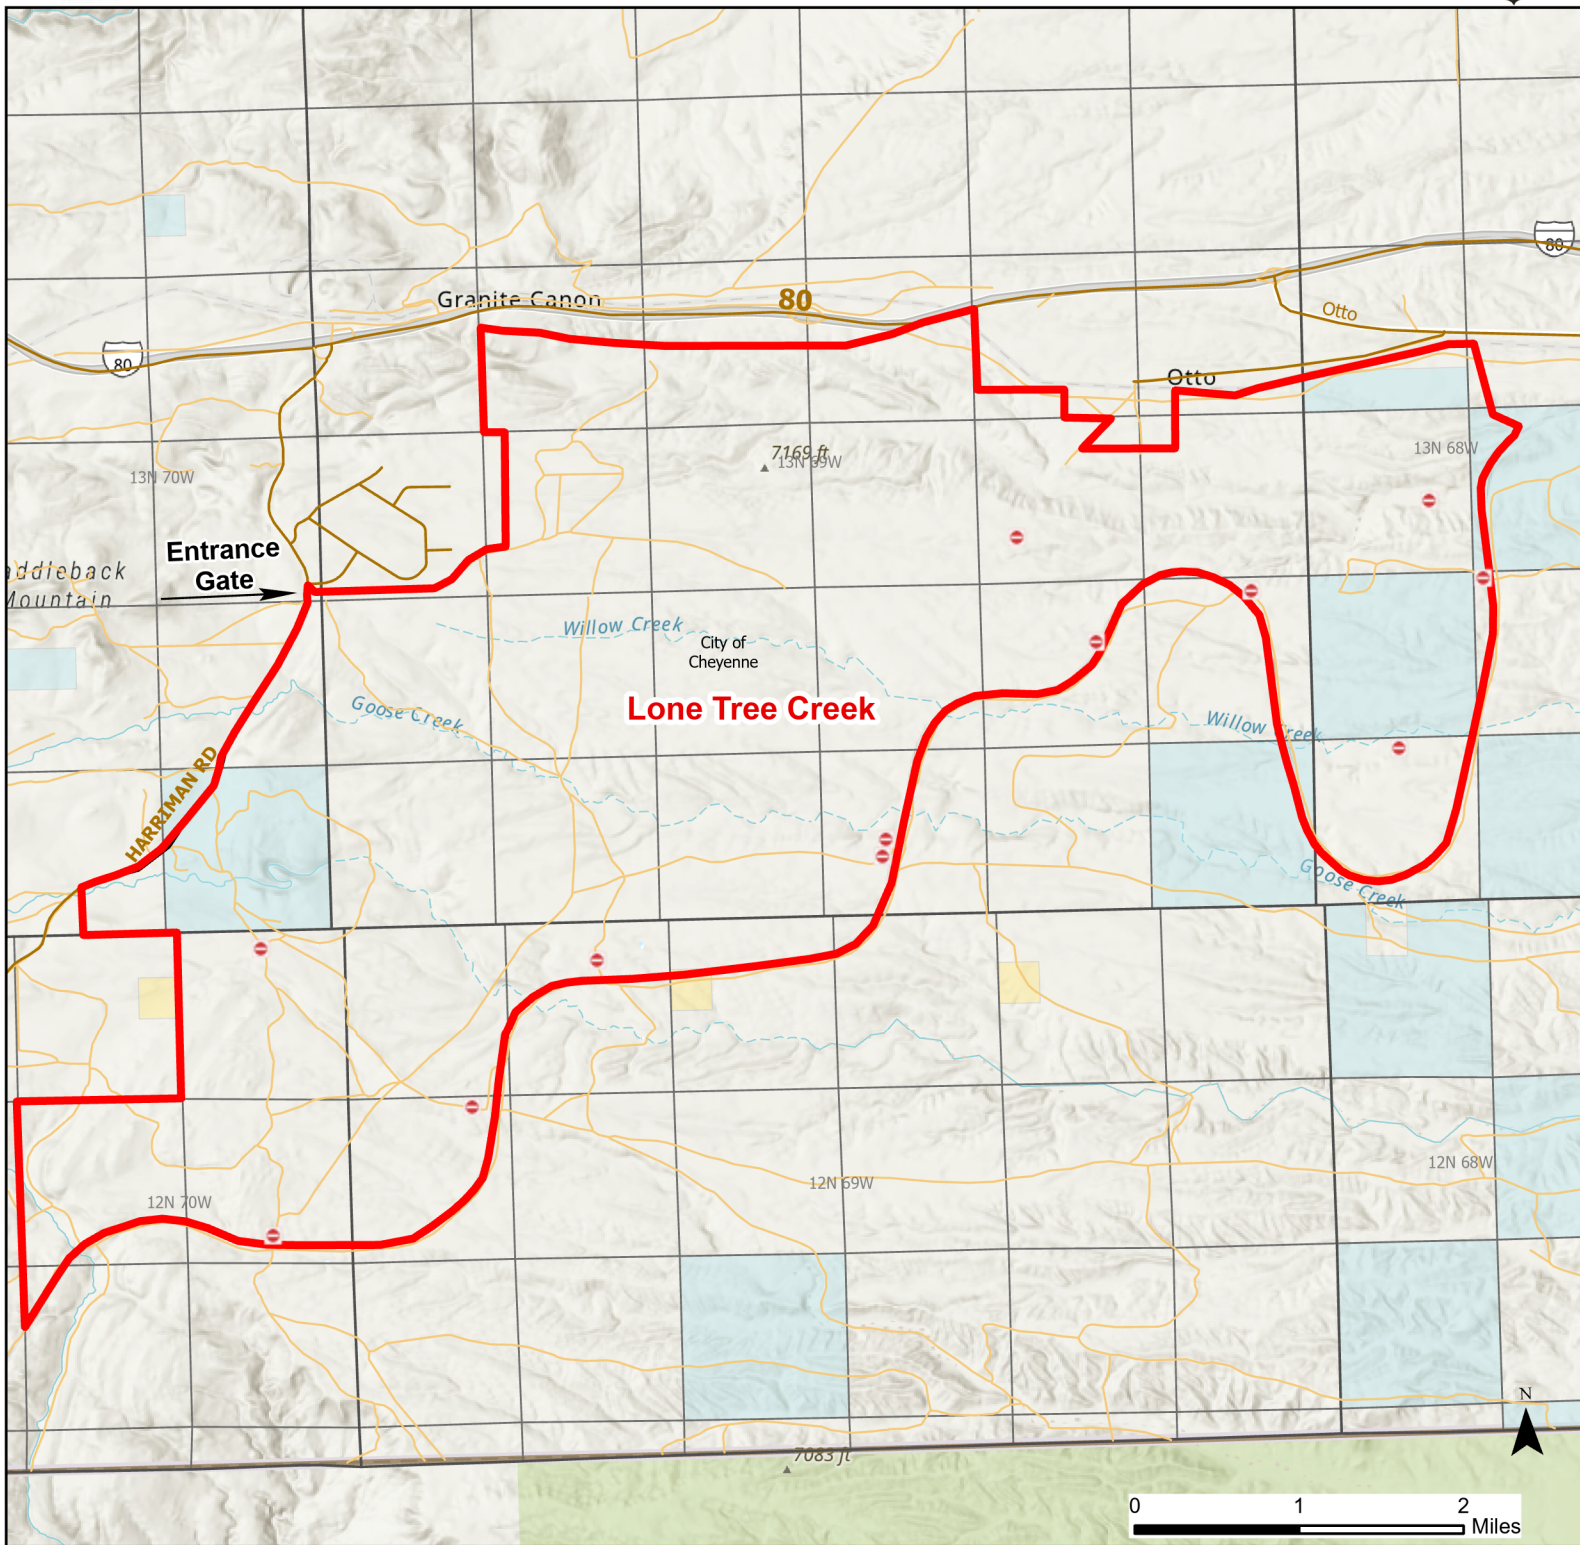

# Lone Tree Creek Hunter Management Area

2023 Hunt  
Season

Parking	Closed Road	Boundary	Limited Range Weapons and Archery	State
Coupon Box	Roads	Archery Only	Other	DOD
Road Closed	County Boundaries	CLOSED		BLM
Open Road	HMA Ownership			Wyoming Game & Fish Dept.
Special Conditions Apply				Forest Service
				Private

Species allowed to hunt: Rabbit, Antelope, Deer (Archery Only), Elk

**See Ranch Rules for More Information and Restrictions**

Hunter Management Area rules apply only to those lands enrolled in the HMA.

This map is for visual use, assistance and general location only, does not represent a survey, and is not to be used for legal conveyance. Hunt Area boundaries are approximate, consult Game and Fish Hunting Regulations for descriptions and restrictions. Access to these private lands for any commercial activity must be gained by contacting the individual landowner(s) directly.